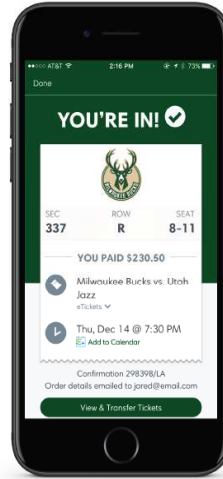

Purchase Confirmation