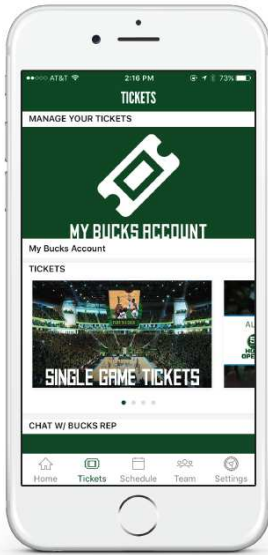

# Ticket Sales Flow – Purchase SDK

## SINGLE GAME TICKET PURCHASE EXPERIENCE

Bucks App

Bucks App Schedule

Pre-EDP

EDP List View

EDP Section Map View

EDP Seat Selection

EDP Seat Cart