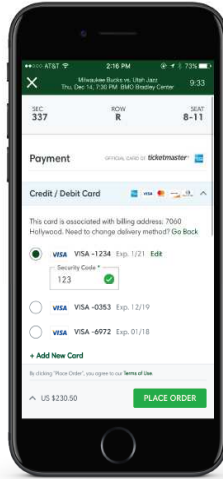

RCO Billing