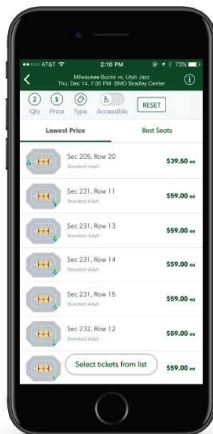

## SINGLE GAME TICKET PURCHASE EXPERIENCE

Bucks App

Bucks App Schedule

Pre-EDP

EDP List View

EDP Section Map View

EDP Seat Selection

EDP Seat Cart