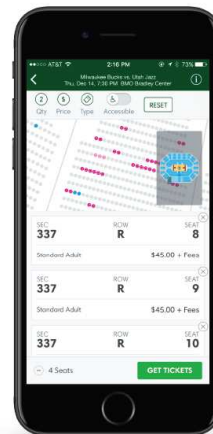

# Ticket Sales Flow – Purchase SDK

## SINGLE GAME TICKET PURCHASE EXPERIENCE

Bucks App

Bucks App Schedule

Pre-EDP

EDP List View

EDP Section Map View

EDP Seat Selection

EDP Seat Cart