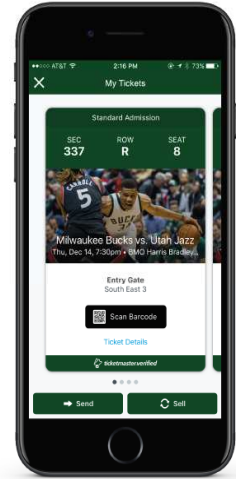

Login

RCO Billing

Purchase Confirmation

Tickets